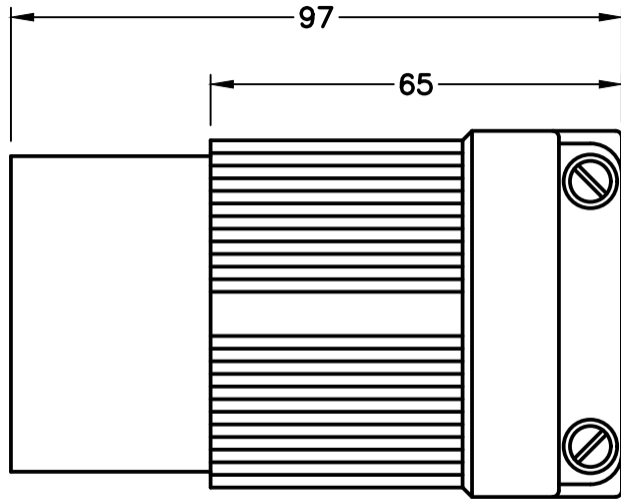

NEMA L21-20 CONNECTOR
FRONT VIEW

SIDE VIEW